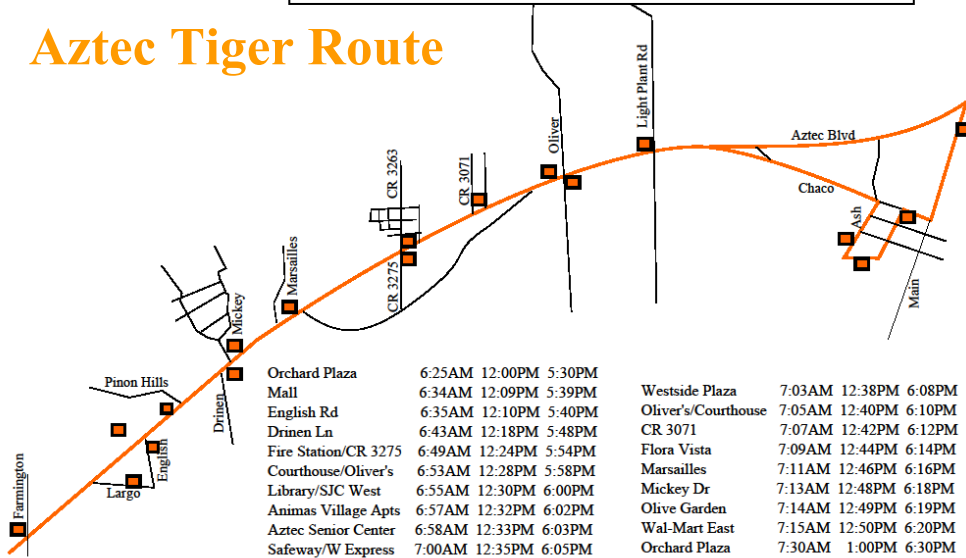

Red Route Stops

Orchard Plaza	:30
2 Library	:33
3 30 th / Farmington	:35
4 Rocinante HS	:37
5 BLM Building	:44
6 SJ College – Library	:49
7 San Juan Apartments	:53
8 Conquistador Apts	:57
9 MOC	:03
10 Bus Barn	:06
11 SSRR/ Dekalb	:08
12 Berg Park	:10

Yellow Route Stops

*Route runs westbound from Orchard Plaza, then runs same route eastbound

	W	E
Orchard Plaza	:00	--
2 Aquatic Center	:02	:47
3 Movie Theater	:04	:44
4 Apple Ridge Apts	:06	:42
5 Smith's	:13	:37
6 Airport – on demand only	:15	:35
7 City Hall	:16	:34
8 Wal-Mart West	:18	:31
9 Northgate Apts	:21	:28
10 Westland Park	:23	--

Blue Route Stops

Regular = blue route every 30 minutes
 Peak = 12:00-1:00 & 4:00-5:00 blue route only once per hour

	Regular	Peak
Orchard Plaza	:00 :30	:00
2 MVD	:05 :35	:08
3 30 th / Gila	:07 :37	:11
4 Mall	:09 :39	:17
5 English Rd	:10 :40	:19
6 Lowes	:12 :42	:22
7 Wal-Mart East	:15 :45	:27
8 Safeway East	:23 :53	:40
9 K-Mart	:26 :56	:44

Regional Routes: Bloomfield, Aztec, Kirtland

 = \$2 each way Free transfers to first destination

New Routes Effective 2/6/2012

Aztec Tiger Route

Bloomfield Bobcat Route

Kirtland Bronco Route

Call 505-325-3409 For Questions. Diné Bizaad, Se Habla Español