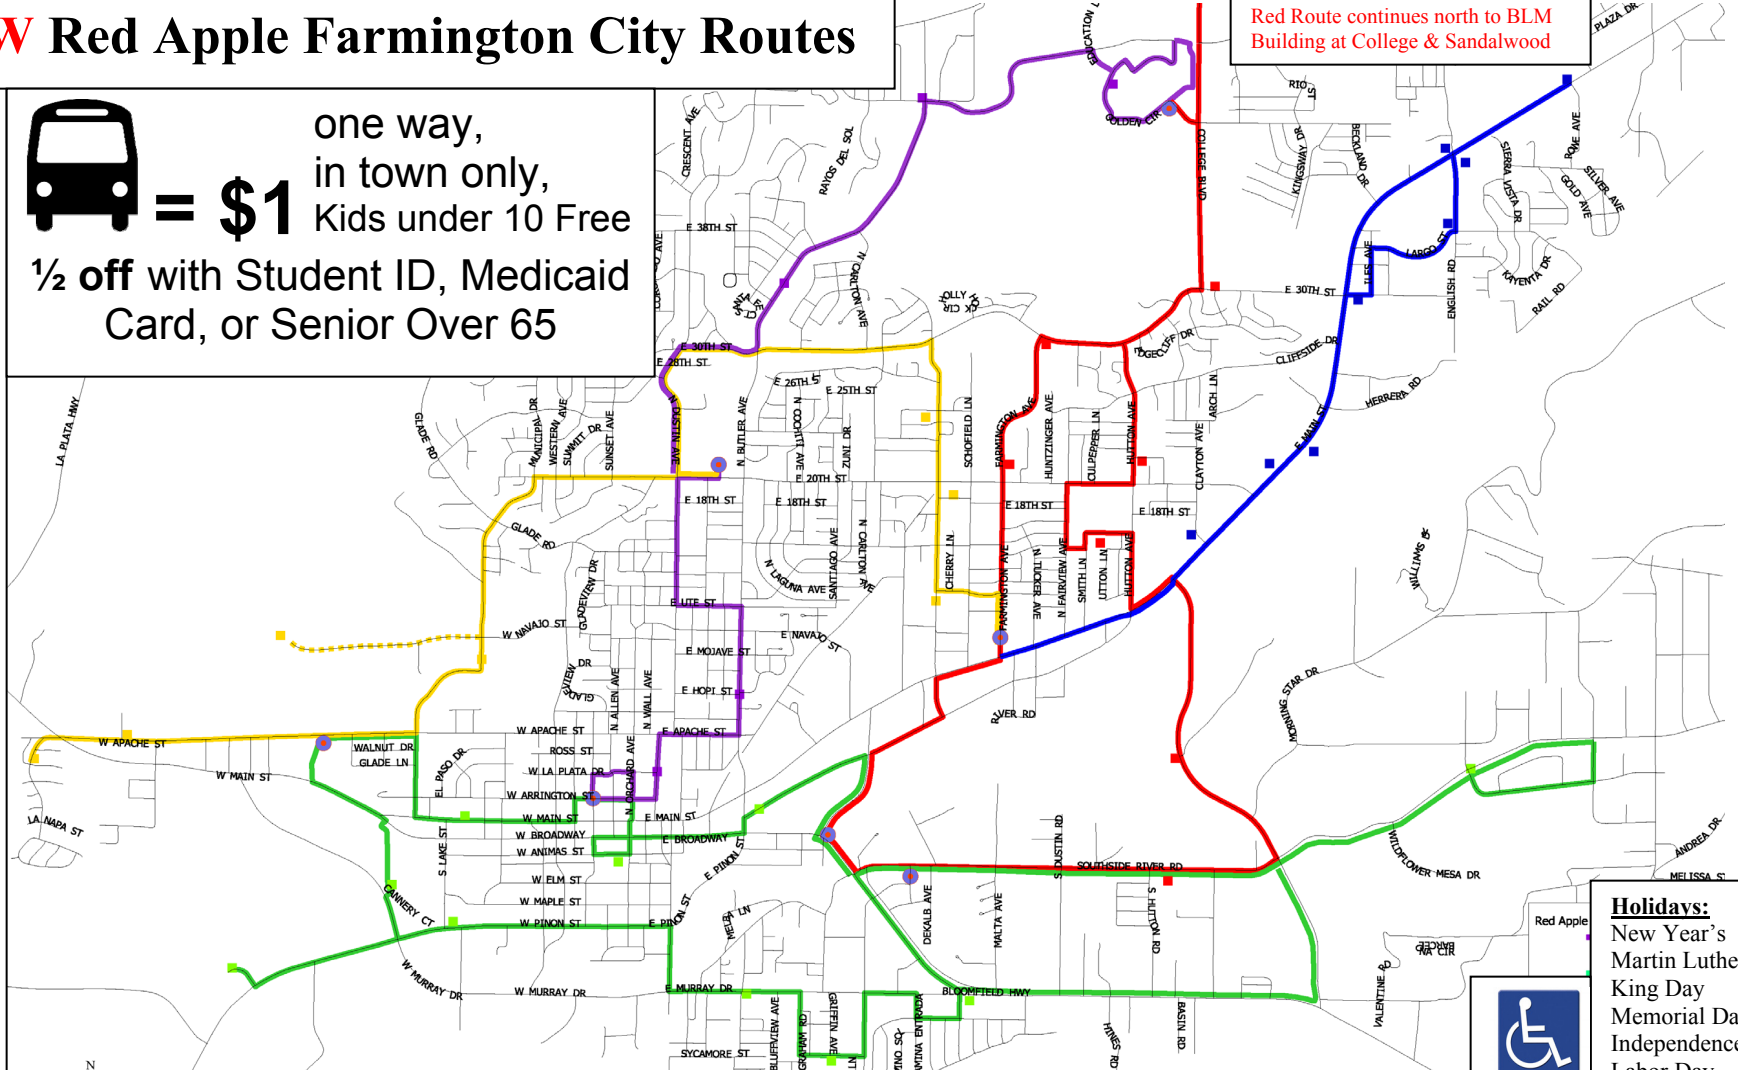

Call 505-325-3409 For Questions Regarding Fares,
Monthly Passes, Paratransit, and Dial-A-Ride
Reservations
Diné Bizaad, Se Habla Español

NEW Red Apple Farmington City Routes

= $1

one way,
in town only,
Kids under 10 Free
1/2 off with Student ID, Medicaid
Card, or Senior Over 65

Red Route continues north to BLM
Building at College & Sandalwood

Holidays:
New Year's
Martin Luther
King Day
Memorial Day
Independence
Labor Day
Thanksgiving
Christmas

New Routes Effective 2/6/2012

Service: Monday-Saturday, 7 AM – 6 PM

Green Route Stops

Civic Center	:00
2 Safeway West	:02
3 Wal-Mart West	:04
4 American Plaza/ PMS	:07
5 Totah Health/ Ojo Ct	:10
6 Hospital	:14
7 Murray/ Butler	:17
8 Sycamore Center	:19
9 Sonja's	:23
10 SSRR/ Dekalb	:26
11 Wildflower Mesa	:31
12 Berg Park	:41
13 SJ Cntr for Independence	:43
14 State Office	:49

Red Route Stops

Orchard Plaza	:30
2 Library	:33
3 30th/ Farmington	:35
4 Rocinante HS	:37
5 BLM Building	:44
6 SJ College – Library	:49
7 San Juan Apartments	:53
8 Conquistador Apts	:57
9 MOC	:03
10 Bus Barn	:06
11 SSRR/ Dekalb	:08
12 Berg Park	:10

Purple Route Stops

*Route runs northbound from Civic Center, then turns around and runs same route southbound

	N	S
Civic Center	:30	--
2 Senior Center	:32	:27
3 Butler/Hopi	:35	:25
4 Smith's	:39	:21
5 Ladera Vllg/Vets Park	:44	:15
6 SSI Office	:46	:13
7 SJ College- Science Cntr	--	:09
8 SJ College-Library	:52	:07

Yellow Route Stops

*Route runs westbound from Orchard Plaza, then runs same route eastbound

	W	E
Orchard Plaza	:00	--
2 Aquatic Center	:02	:47
3 Movie Theater	:04	:44
4 Apple Ridge Apts	:06	:42
5 Smith's	:13	:37
6 Airport – on demand only	:15	:35
7 City Hall	:16	:34
8 Wal-Mart West	:18	:31
9 Northgate Apts	:21	:28
10 Westland Park	:23	--

Blue Route Stops

Regular = blue route every 30 minutes
Peak = 12:00-1:00 & 4:00-5:00 blue route only once per hour

	Regular	Peak
Orchard Plaza	:00 :30	:00
2 MVD	:05 :35	:08
3 30th/ Gila	:07 :37	:11
4 Mall	:09 :39	:17
5 English Rd	:10 :40	:19
6 Lowes	:12 :42	:22
7 Wal-Mart East	:15 :45	:27
8 Safeway East	:23 :53	:40
9 K-Mart	:26 :56	:44