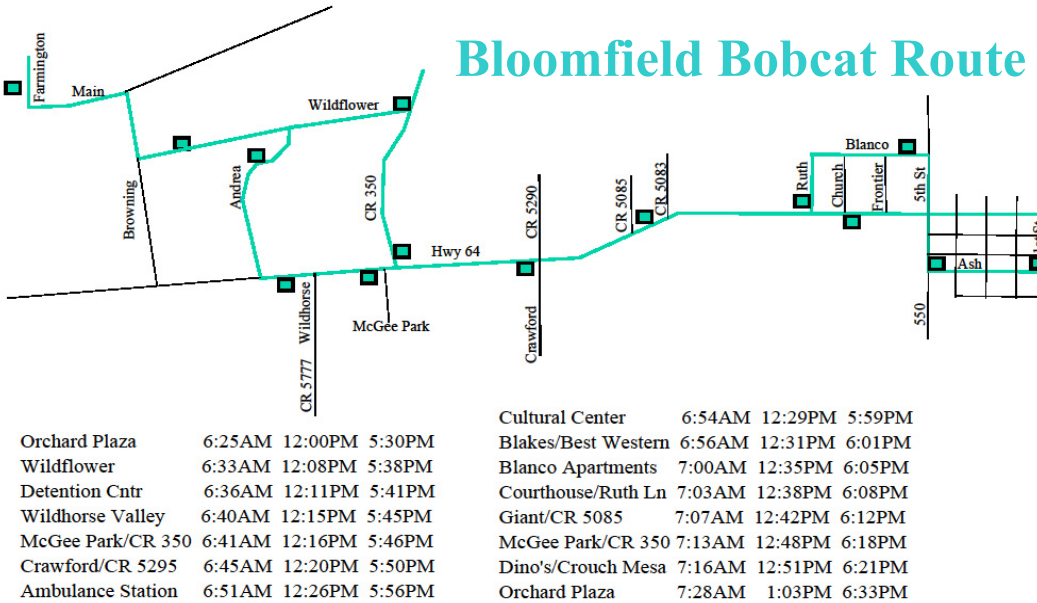

Red Route Stops

Orchard Plaza	:30
2 Library	:33
3 30 th / Farmington	:35
4 Rocinante HS	:37
5 BLM Building	:44
6 SJ College – Library	:49
7 San Juan Apartments	:53
8 Conquistador Apts	:57
9 MOC	:03
10 Bus Barn	:06
11 SSRR/ Dekalb	:08
12 Berg Park	:10

Yellow Route Stops

*Route runs westbound from Orchard Plaza, then runs same route eastbound

	W	E
Orchard Plaza	:00	--
2 Aquatic Center	:02	:47
3 Movie Theater	:04	:44
4 Apple Ridge Apts	:06	:42
5 Smith's	:13	:37
6 Airport – on demand only	:15	:35
7 City Hall	:16	:34
8 Wal-Mart West	:18	:31
9 Northgate Apts	:21	:28
10 Westland Park	:23	--

Blue Route Stops

Regular = blue route every 30 minutes
 Peak = 12:00-1:00 & 4:00-5:00 blue route only once per hour

	Regular	Peak
Orchard Plaza	:00 :30	:00
2 MVD	:05 :35	:08
3 30 th / Gila	:07 :37	:11
4 Mall	:09 :39	:17
5 English Rd	:10 :40	:19
6 Lowes	:12 :42	:22
7 Wal-Mart East	:15 :45	:27
8 Safeway East	:23 :53	:40
9 K-Mart	:26 :56	:44

Regional Routes: Bloomfield, Aztec, Kirtland

 = \$2 each way Free transfers to first destination

New Routes Effective 2/6/2012

Aztec Tiger Route

Bloomfield Bobcat Route

Kirtland Bronco Route

Call 505-325-3409 For Questions. Diné Bizaad, Se Habla Español