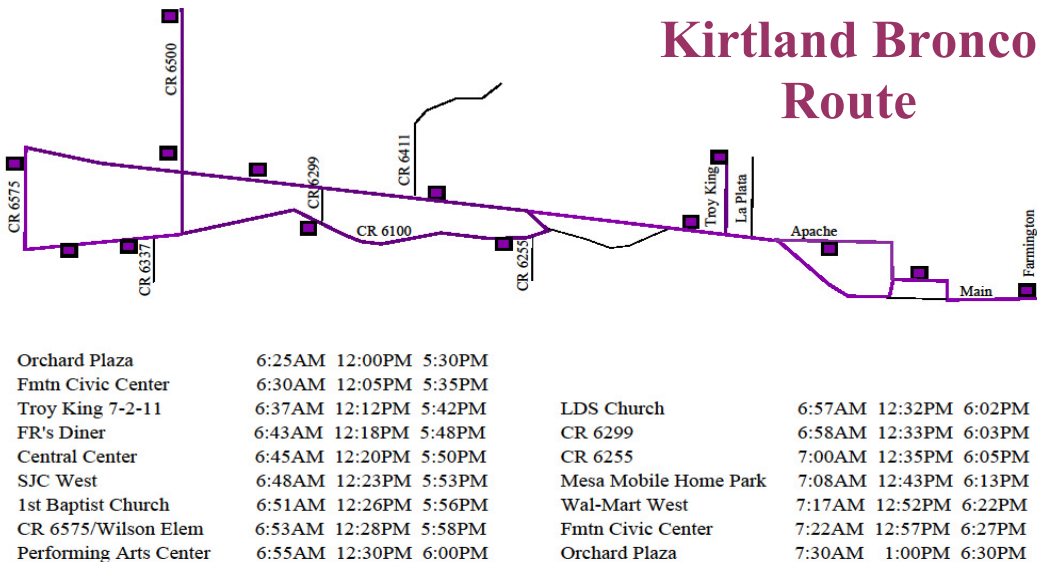

Red Route Stops

Orchard Plaza	:30
2 Library	:33
3 30 th / Farmington	:35
4 Rocinante HS	:37
5 BLM Building	:44
6 SJ College – Library	:49
7 San Juan Apartments	:53
8 Conquistador Apts	:57
9 MOC	:03
10 Bus Barn	:06
11 SSRR/ Dekalb	:08
12 Berg Park	:10

Yellow Route Stops

*Route runs westbound from Orchard Plaza, then runs same route eastbound

	W	E
Orchard Plaza	:00	--
2 Aquatic Center	:02	:47
3 Movie Theater	:04	:44
4 Apple Ridge Apts	:06	:42
5 Smith's	:13	:37
6 Airport – on demand only	:15	:35
7 City Hall	:16	:34
8 Wal-Mart West	:18	:31
9 Northgate Apts	:21	:28
10 Westland Park	:23	--

Blue Route Stops

Regular = blue route every 30 minutes
 Peak = 12:00-1:00 & 4:00-5:00 blue route only once per hour

	Regular	Peak
Orchard Plaza	:00 :30	:00
2 MVD	:05 :35	:08
3 30 th / Gila	:07 :37	:11
4 Mall	:09 :39	:17
5 English Rd	:10 :40	:19
6 Lowes	:12 :42	:22
7 Wal-Mart East	:15 :45	:27
8 Safeway East	:23 :53	:40
9 K-Mart	:26 :56	:44

Regional Routes: Bloomfield, Aztec, Kirtland

 = \$2 each way Free transfers to first destination

New Routes Effective 2/6/2012

Aztec Tiger Route

Bloomfield Bobcat Route

Kirtland Bronco Route

Call 505-325-3409 For Questions. Diné Bizaad, Se Habla Español